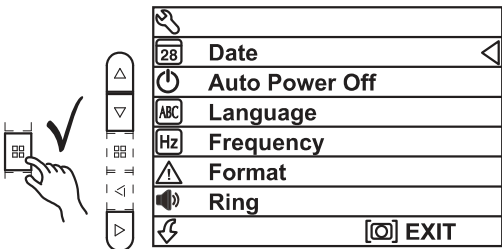

Basic setup

The world's favourite lock since 1843
www.yalelock.com